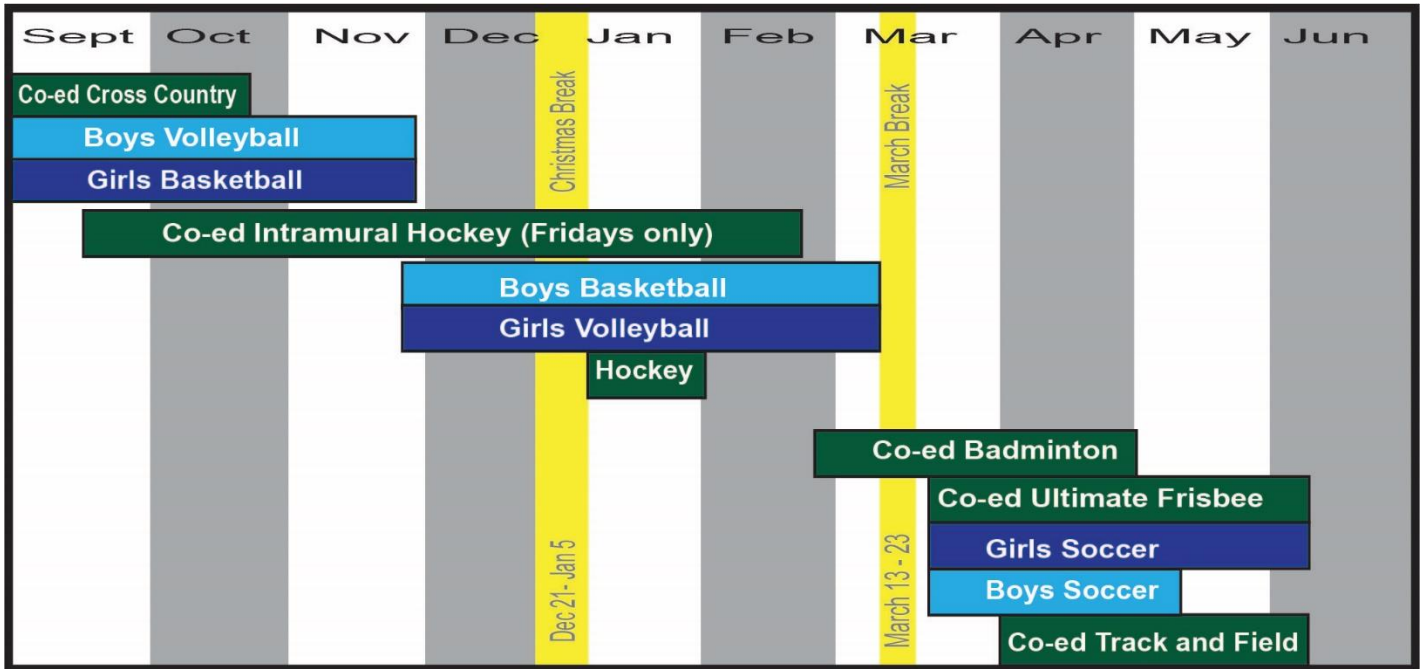

FALCON Sports @ TDChristian 2019-20

Team Calendar

TDChristian High School competes in a variety of sports in York Region (YRAA – yraa.com), Ontario Championships (OFSAA, when we qualify) and the Ontario Christian High Schools (OCSSAA). All teams are coached or run by staff members. Some teams also have a parent/guardian or community coach.

Student Eligibility

- Students, typically, participate in one sport per season. However, if coaches, parents/guardians and teachers agree, students may be on more than one team per season.
- Student may only participate in one age division per sport per year.

For team sports:

Junior (grades 9 & 10)
Senior (grade 11 & 12)
Varsity (all grades)

For individual sports:

Novice (born 2005 or later, start high school this year)
Junior (born 2004 or later)
Senior (born 2000 or later, start high school after Aug. 2015)

Open Gym Times and Fitness Room

- Students may play in the gym before school and at lunch. Open gym is available from 8:30 a.m. to the beginning of school and throughout the entire lunch time.
- Fridays after school, when the gym is free from practice and games, are times that the gym may be open for student use. Check with Athletic Director, Mr. Hoving, if you are interested in using this time.
- Due to safety and insurance issues, students may only use the fitness room with approved supervision. Times and dates will be provided from season to season. If you wish to provide input, please email Mr. Hoving at hoving@tdchristian.ca.